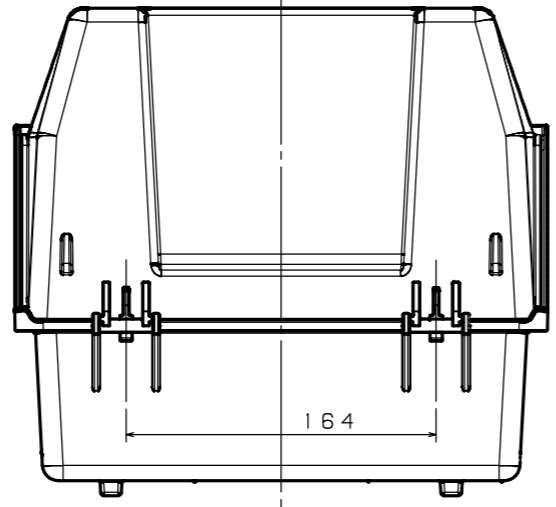

ITEM	COMPOSITION	MATERIAL	COLOR	REMARKS	ASSY NO.
1	8 INCH CASE COVER	e-mateX FB-0215	CLEAR		1
2	8 INCH CASE BODY	e-mateX FB-0431	BLACK		1
3	8 INCH CASE SLIDE LOCK	e-mateX FB-0421	(N)		1

図面に記載されてある各寸法は、お客様の内部確認として利用して下さい。  
EACH DIMENSION THAT IS MENTIONED ON A DRAWING SHOULD BE UTILIZED AS A CUSTOMER'S INTERNAL CONFIRMATION.

PRODUCT NUMBER	PRODUCT NAME
FB20C002	8 INCH CASE ASSY
3RD ANGLE PROJECTION	SCALE
	1/2
DRAWING NUMBER	
FSZ0008G47	