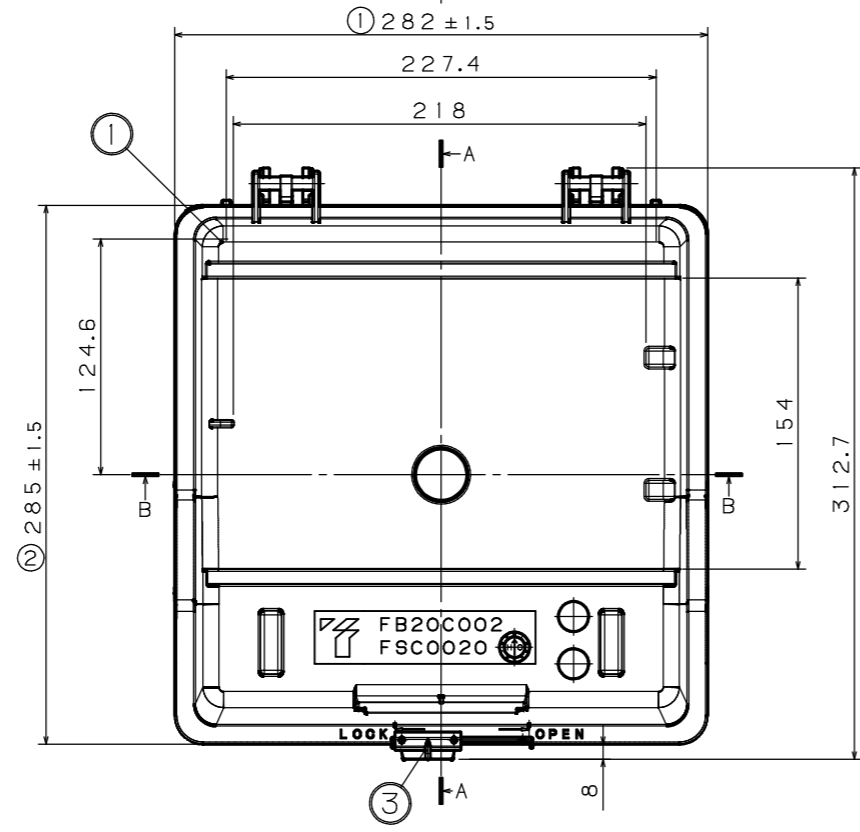

ITEM	COMPOSITION	MATERIAL	COLOR	REMARKS	ASSY NO.
1	8 INCH CASE COVER	e-mateX FB-0215	CLEAR		1
2	8 INCH CASE BODY	e-mateX FB-0431	BLACK		1
3	8 INCH CASE SLIDE LOCK	e-mateX FB-0421	(N)		1

図面に記載されてある各寸法は、お客様の内部確認として利用して下さい。  
EACH DIMENSION THAT IS MENTIONED ON A DRAWING SHOULD BE UTILIZED AS A CUSTOMER'S INTERNAL CONFIRMATION.

PRODUCT NUMBER	PRODUCT NAME
FB20C002	8 INCH CASE ASSY
3RD ANGLE PROJECTION	SCALE
	1/2
DRAWING NUMBER	
FSZ0008G47	