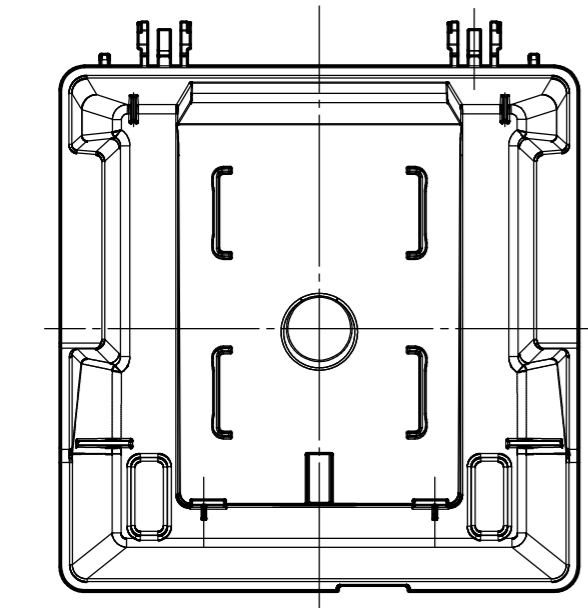

ITEM	COMPOSITION	MATERIAL	COLOR	REMARKS	ASSY NO.
1	8 INCH CASE COVER	e-mateX FB-0215	CLEAR		1
2	8 INCH CASE BODY	e-mateX FB-0431	BLACK		1
3	8 INCH CASE SLIDE LOCK	e-mateX FB-0421	(N)		1

図面に記載されてある各寸法は、お客様の内部確認として利用して下さい。  
EACH DIMENSION THAT IS MENTIONED ON A DRAWING SHOULD BE UTILIZED AS A CUSTOMER'S INTERNAL CONFIRMATION.

PRODUCT NUMBER	PRODUCT NAME
FB20C002	8 INCH CASE ASSY
3RD ANGLE PROJECTION	SCALE
	1/2
DRAWING NUMBER	
FSZ0008G47	