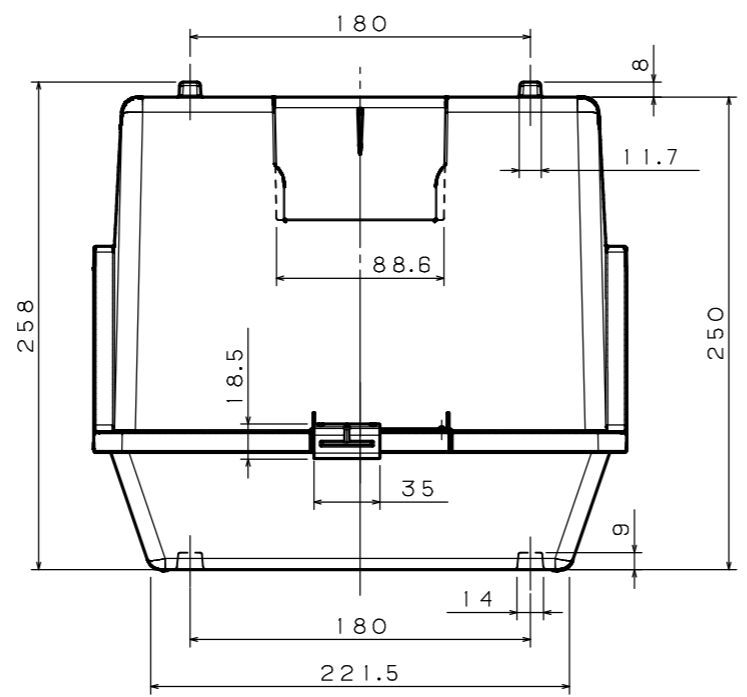

ITEM	COMPOSITION	MATERIAL	COLOR	REMARKS	ASSY NO.
1	8 INCH CASE COVER	e-mateX FB-0215	CLEAR		1
2	8 INCH CASE BODY	e-mateX FB-0431	BLACK		1
3	8 INCH CASE SLIDE LOCK	e-mateX FB-0421	(N)		1

図面に記載されてある各寸法は、お客様の内部確認として利用して下さい。  
EACH DIMENSION THAT IS MENTIONED ON A DRAWING SHOULD BE UTILIZED AS A CUSTOMER'S INTERNAL CONFIRMATION.

PRODUCT NUMBER	PRODUCT NAME
FB20C002	8 INCH CASE ASSY
3RD ANGLE PROJECTION	SCALE
	1/2
DRAWING NUMBER	
FSZ0008G47	