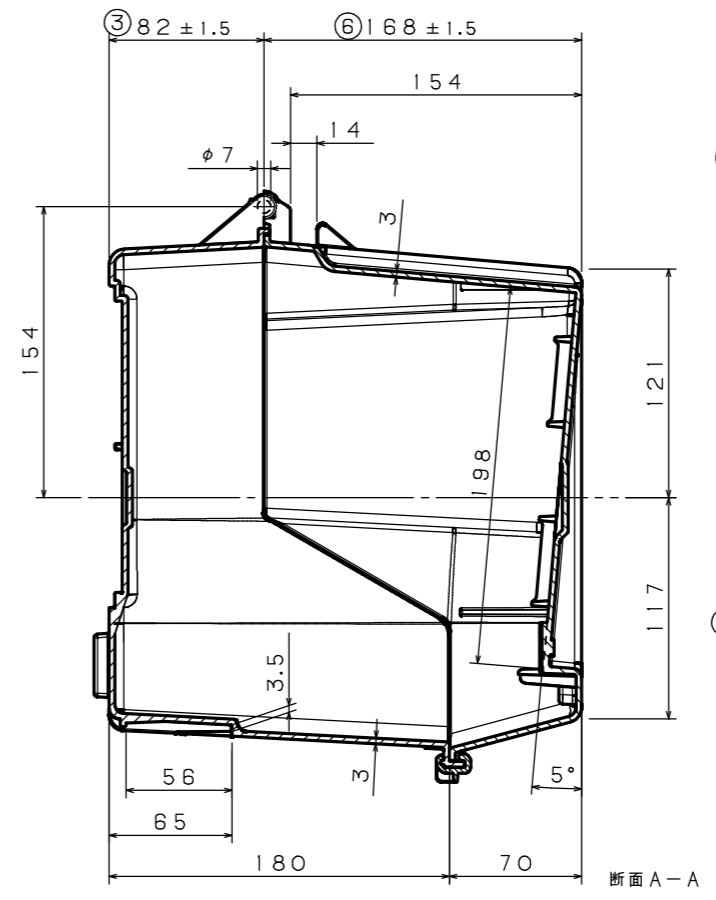

ITEM	COMPOSITION	MATERIAL	COLOR	REMARKS	ASSY NO.
1	8 INCH CASE COVER	e-mateX FB-0215	CLEAR		1
2	8 INCH CASE BODY	e-mateX FB-0431	BLACK		1
3	8 INCH CASE SLIDE LOCK	e-mateX FB-0421	(N)		1

図面に記載されてある各寸法は、お客様の内部確認として利用して下さい。  
EACH DIMENSION THAT IS MENTIONED ON A DRAWING SHOULD BE UTILIZED AS A CUSTOMER'S INTERNAL CONFIRMATION.

PRODUCT NUMBER	PRODUCT NAME
FB20C002	8 INCH CASE ASSY
3RD ANGLE PROJECTION	SCALE
	1/2
DRAWING NUMBER	
FSZ0008G47	