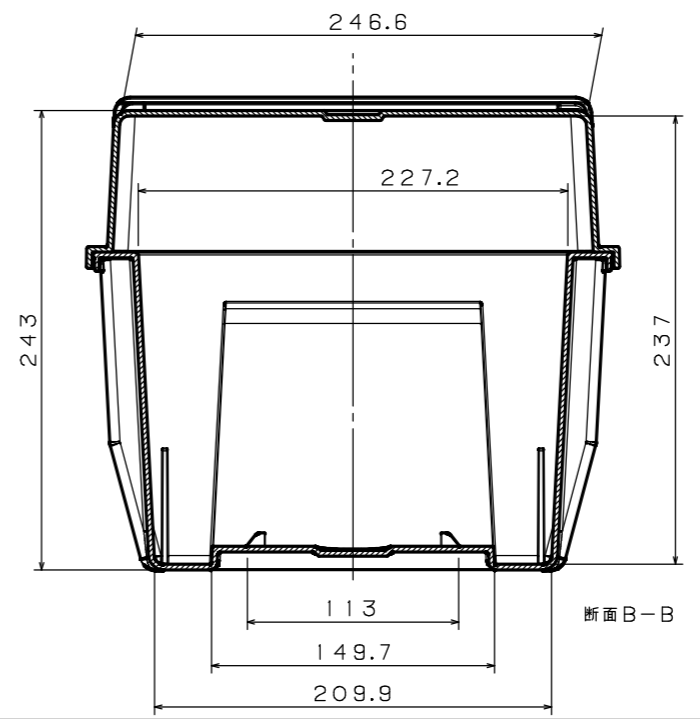

ITEM	COMPOSITION	MATERIAL	COLOR	REMARKS	ASSY NO.
1	8 INCH CASE COVER	e-mateX FB-0215	CLEAR		1
2	8 INCH CASE BODY	e-mateX FB-0431	BLACK		1
3	8 INCH CASE SLIDE LOCK	e-mateX FB-0421	(N)		1

図面に記載されてある各寸法は、お客様の内部確認として利用して下さい。  
EACH DIMENSION THAT IS MENTIONED ON A DRAWING SHOULD BE UTILIZED AS A CUSTOMER'S INTERNAL CONFIRMATION.

PRODUCT NUMBER	PRODUCT NAME
FB20C002	8 INCH CASE ASSY
3RD ANGLE PROJECTION	SCALE
	1/2
DRAWING NUMBER	
FSZ0008G47	