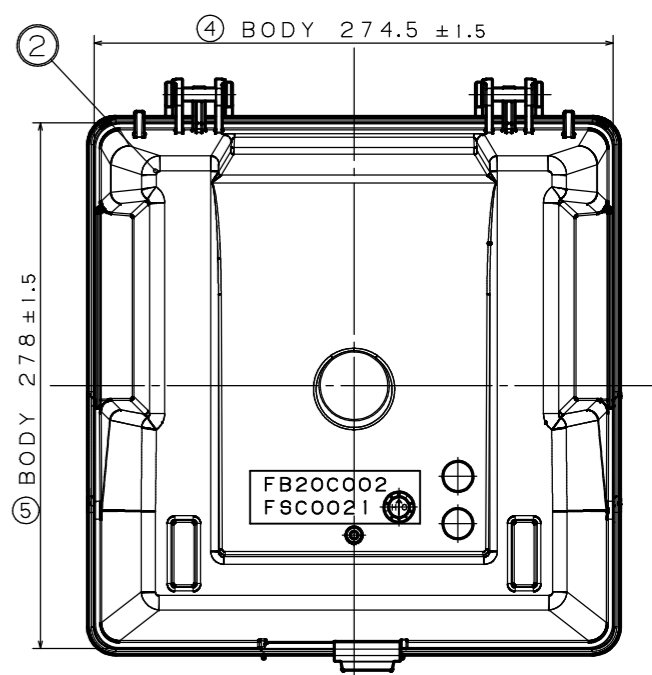

ITEM	COMPOSITION	MATERIAL	COLOR	REMARKS	ASSY NO.
1	8 INCH CASE COVER	e-mateX FB-0215	CLEAR		1
2	8 INCH CASE BODY	e-mateX FB-0431	BLACK		1
3	8 INCH CASE SLIDE LOCK	e-mateX FB-0421	(N)		1

図面に記載されてある各寸法は、お客様の内部確認として利用して下さい。  
EACH DIMENSION THAT IS MENTIONED ON A DRAWING SHOULD BE UTILIZED AS A CUSTOMER'S INTERNAL CONFIRMATION.

PRODUCT NUMBER	PRODUCT NAME
FB20C002	8 INCH CASE ASSY
3RD ANGLE PROJECTION	SCALE
	1/2
DRAWING NUMBER	
FSZ0008G47	