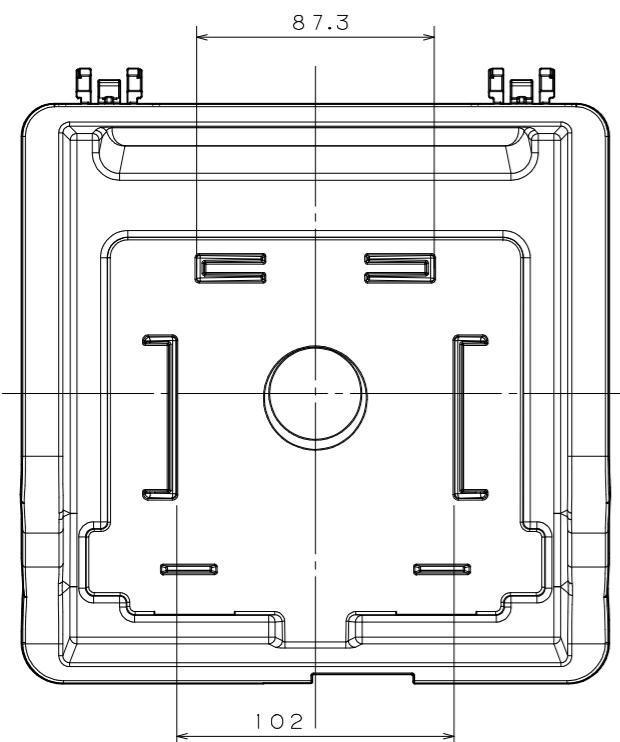

ITEM	COMPOSITION	MATERIAL	COLOR	REMARKS	ASSY_NO G107
1	6 INCH CASE COVER	e-mateX FB-0215	透明ナチュラル		1
2	6 INCH CASE BODY	e-mateX FB-0437	黒		1
3	8 INCH SLIDE LOCK	e-mateX FB-0423	ナチュラル		1

図面に記載されてある各寸法は、お客様の内部確認として利用して下さい。
 EACH DIMENSION THAT IS MENTIONED ON A DRAWING SHOULD BE UTILIZED AS A CUSTOMER'S INTERNAL CONFIRMATION.

PRODUCT NUMBER		PRODUCT NAME	
FB15CO02		6 INCH CASE ASSY	
3RD ANGLE PROJECTION	SCALE	DRAWING NUMBER	
	1/2	FSC0105G107	