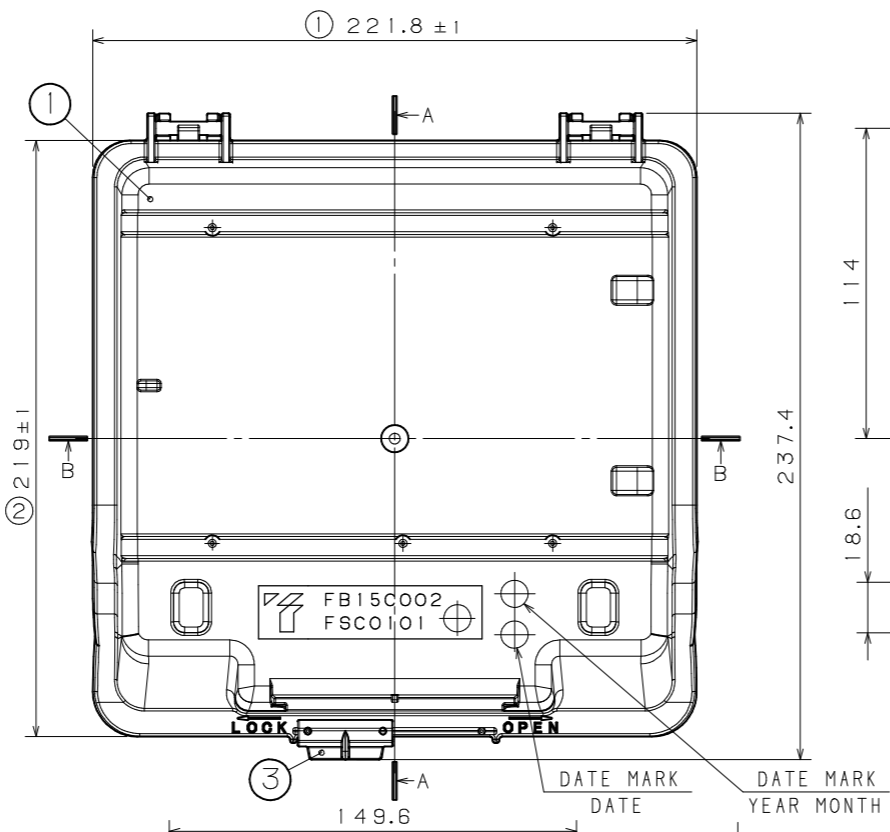

ITEM	COMPOSITION	MATERIAL	COLOR	REMARKS	ASSY_NO G107
1	6 INCH CASE COVER	e-mateX FB-0215	透明ナチュラル		1
2	6 INCH CASE BODY	e-mateX FB-0437	黒		1
3	8 INCH SLIDE LOCK	e-mateX FB-0423	ナチュラル		1

図面に記載されてある各寸法は、お客様の内部確認として利用して下さい。
 EACH DIMENSION THAT IS MENTIONED ON A DRAWING SHOULD BE UTILIZED AS A CUSTOMER'S INTERNAL CONFIRMATION.

PRODUCT NUMBER		PRODUCT NAME	
FB15CO02		6 INCH CASE ASSY	
3RD ANGLE PROJECTION	SCALE	DRAWING NUMBER	
	1/2	FSC0105G107	