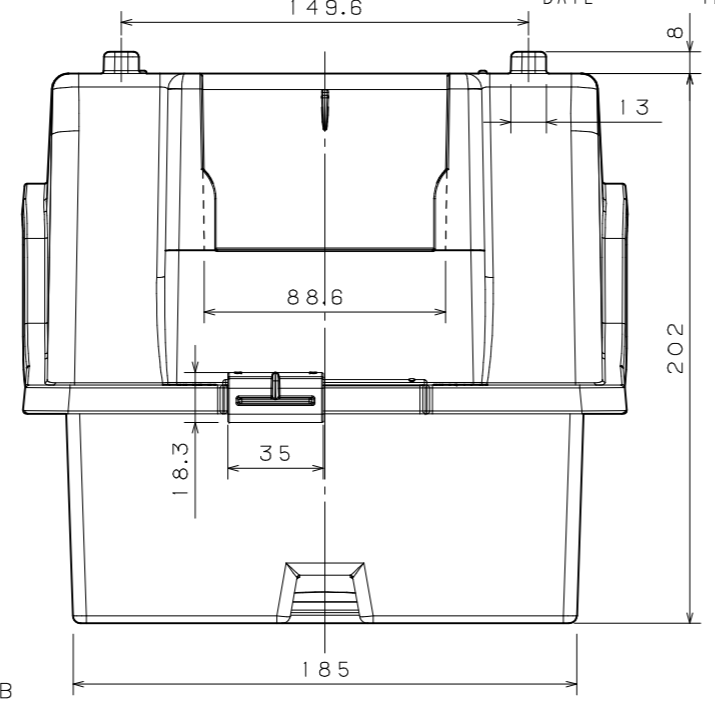

ITEM	COMPOSITION	MATERIAL	COLOR	REMARKS	ASSY_NO G107
1	6 INCH CASE COVER	e-mateX FB-0215	透明ナチュラル		1
2	6 INCH CASE BODY	e-mateX FB-0437	黒		1
3	8 INCH SLIDE LOCK	e-mateX FB-0423	ナチュラル		1

図面に記載されてある各寸法は、お客様の内部確認として利用して下さい。
 EACH DIMENSION THAT IS MENTIONED ON A DRAWING SHOULD BE UTILIZED AS A CUSTOMER'S INTERNAL CONFIRMATION.

PRODUCT NUMBER		PRODUCT NAME	
FB15CO02		6 INCH CASE ASSY	
3RD ANGLE PROJECTION	SCALE	DRAWING NUMBER	
	1/2	FSC0105G107	