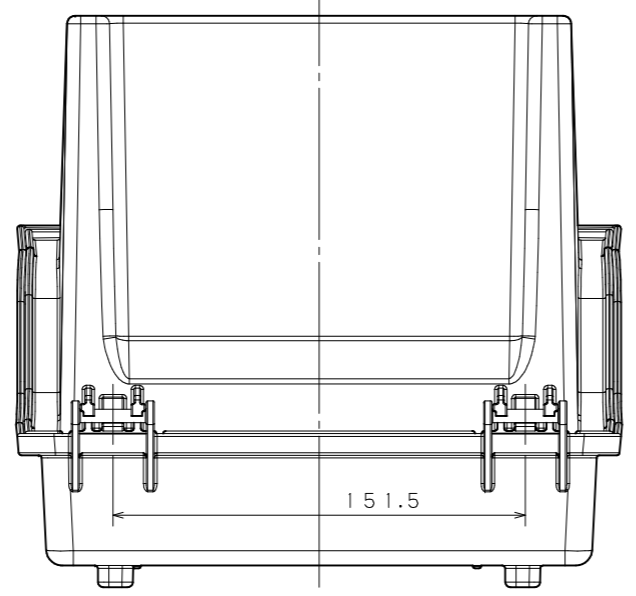

ITEM	COMPOSITION	MATERIAL	COLOR	REMARKS	ASSY_NO G107
1	6 INCH CASE COVER	e-mateX FB-0215	透明ナチュラル		1
2	6 INCH CASE BODY	e-mateX FB-0437	黒		1
3	8 INCH SLIDE LOCK	e-mateX FB-0423	ナチュラル		1

図面に記載されてある各寸法は、お客様の内部確認として利用して下さい。
 EACH DIMENSION THAT IS MENTIONED ON A DRAWING SHOULD BE UTILIZED AS A CUSTOMER'S INTERNAL CONFIRMATION.

PRODUCT NUMBER		PRODUCT NAME	
FB15CO02		6 INCH CASE ASSY	
3RD ANGLE PROJECTION	SCALE	DRAWING NUMBER	
	1/2	FSC0105G107	