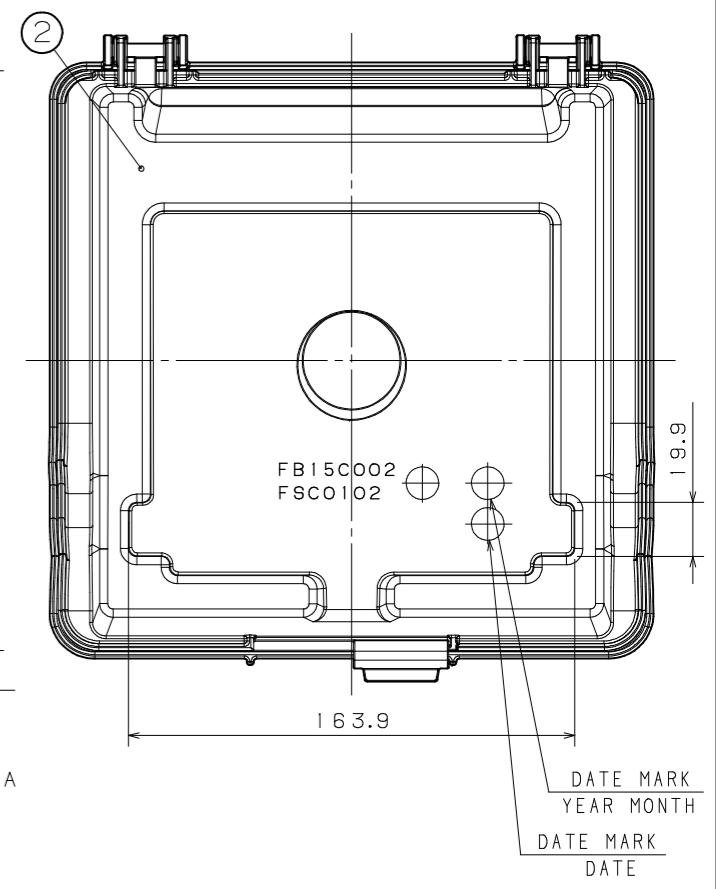

ITEM	COMPOSITION	MATERIAL	COLOR	REMARKS	ASSY_NO G107
1	6 INCH CASE COVER	e-mateX FB-0215	透明ナチュラル		1
2	6 INCH CASE BODY	e-mateX FB-0437	黒		1
3	8 INCH SLIDE LOCK	e-mateX FB-0423	ナチュラル		1

図面に記載されてある各寸法は、お客様の内部確認として利用して下さい。
 EACH DIMENSION THAT IS MENTIONED ON A DRAWING SHOULD BE UTILIZED AS A CUSTOMER'S INTERNAL CONFIRMATION.

PRODUCT NUMBER		PRODUCT NAME	
FB15CO02		6 INCH CASE ASSY	
3RD ANGLE PROJECTION	SCALE	DRAWING NUMBER	
	1/2	FSC0105G107	