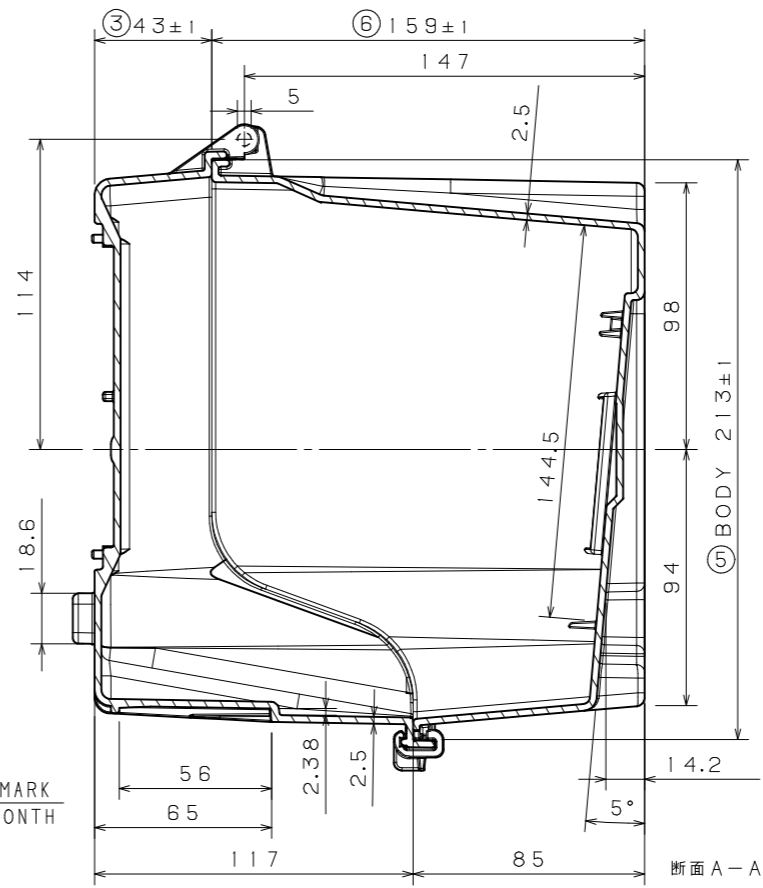

ITEM	COMPOSITION	MATERIAL	COLOR	REMARKS	ASSY_NO G107
1	6 INCH CASE COVER	e-mateX FB-0215	透明ナチュラル		1
2	6 INCH CASE BODY	e-mateX FB-0437	黒		1
3	8 INCH SLIDE LOCK	e-mateX FB-0423	ナチュラル		1

図面に記載されてある各寸法は、お客様の内部確認として利用して下さい。
 EACH DIMENSION THAT IS MENTIONED ON A DRAWING SHOULD BE UTILIZED AS A CUSTOMER'S INTERNAL CONFIRMATION.

PRODUCT NUMBER		PRODUCT NAME	
FB15CO02		6 INCH CASE ASSY	
3RD ANGLE PROJECTION	SCALE	DRAWING NUMBER	
	1/2	FSC0105G107	