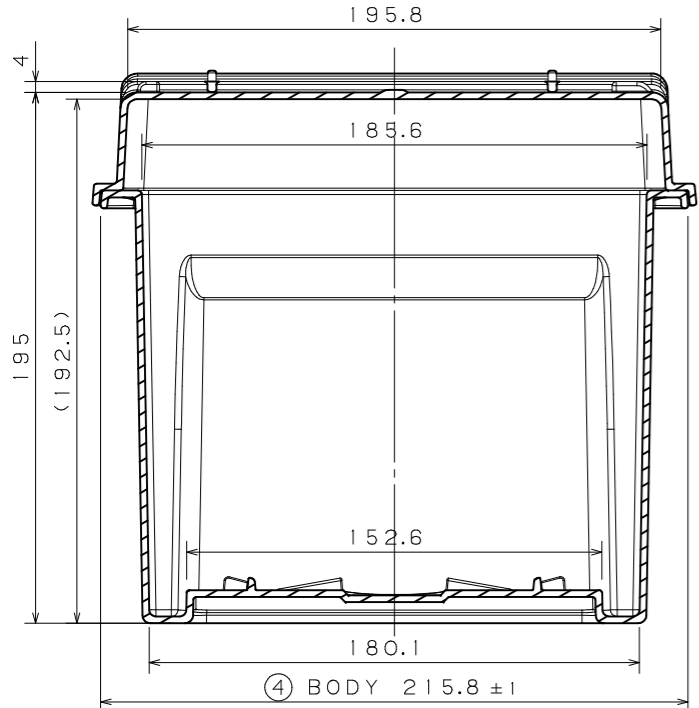

ITEM	COMPOSITION	MATERIAL	COLOR	REMARKS	ASSY_NO G107
1	6 INCH CASE COVER	e-mateX FB-0215	透明ナチュラル		1
2	6 INCH CASE BODY	e-mateX FB-0437	黒		1
3	8 INCH SLIDE LOCK	e-mateX FB-0423	ナチュラル		1

図面に記載されてある各寸法は、お客様の内部確認として利用して下さい。
 EACH DIMENSION THAT IS MENTIONED ON A DRAWING SHOULD BE UTILIZED AS A CUSTOMER'S INTERNAL CONFIRMATION.

PRODUCT NUMBER		PRODUCT NAME	
FB15CO02		6 INCH CASE ASSY	
3RD ANGLE PROJECTION	SCALE	DRAWING NUMBER	
	1/2	FSC0105G107	