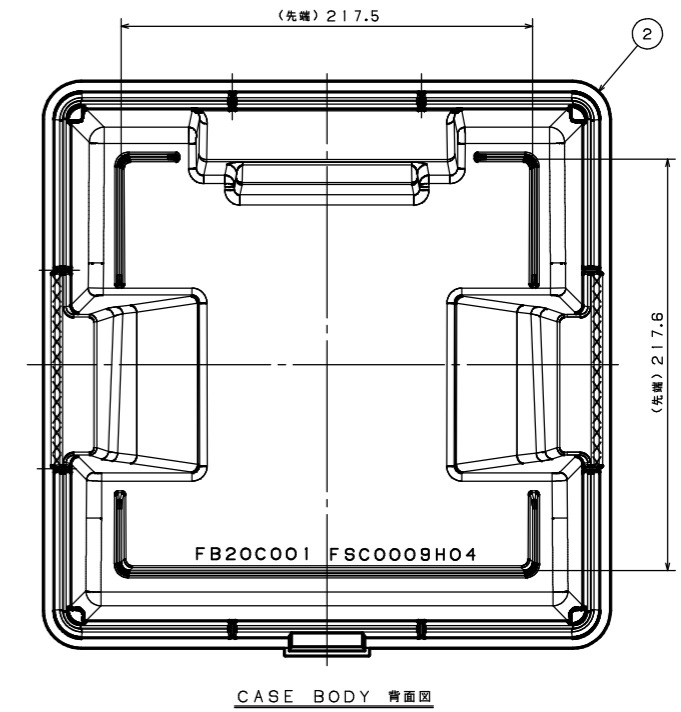

ITEM	COMPOSITION	MATERIAL	COLOR	REMARKS	ASSY. NO
1	8 INCH CASE COVER	e-mateX FB-0220	BLACK		1
2	8 INCH CASE BODY	e-mateX FB-0220	BLACK		1

図面に記載されてある各寸法は、お客様の内部確認として利用して下さい。

EACH DIMENSION THAT IS MENTIONED ON A DRAWING SHOULD BE UTILIZED AS A CUSTOMER'S INTERNAL CONFIRMATION.

PRODUCT NUMBER	PRODUCT NAME
FB20C001	8 INCH CASE ASSY
3RD ANGLE PROJECTION	SCALE
	1/2
DRAWING NUMBER	
	F SZ0002G04