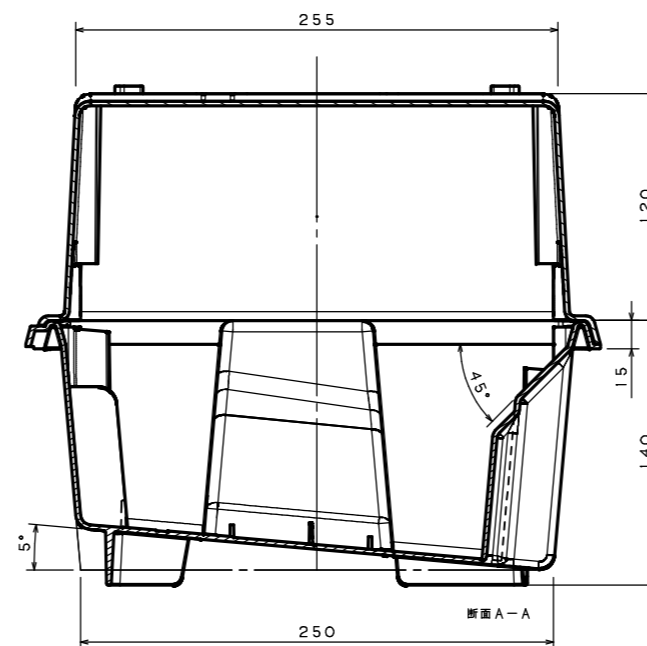

ITEM	COMPOSITION	MATERIAL	COLOR	REMARKS	ASSY. NO
1	8 INCH CASE COVER	e-mateX FB-0220	BLACK		1
2	8 INCH CASE BODY	e-mateX FB-0220	BLACK		1

図面に記載されてある各寸法は、お客様の内部確認として利用して下さい。

EACH DIMENSION THAT IS MENTIONED ON A DRAWING SHOULD BE UTILIZED AS A CUSTOMER'S INTERNAL CONFIRMATION.

PRODUCT NUMBER	PRODUCT NAME
FB20C001	8 INCH CASE ASSY
3RD ANGLE PROJECTION	SCALE
	1/2
DRAWING NUMBER	
	F SZ0002G04