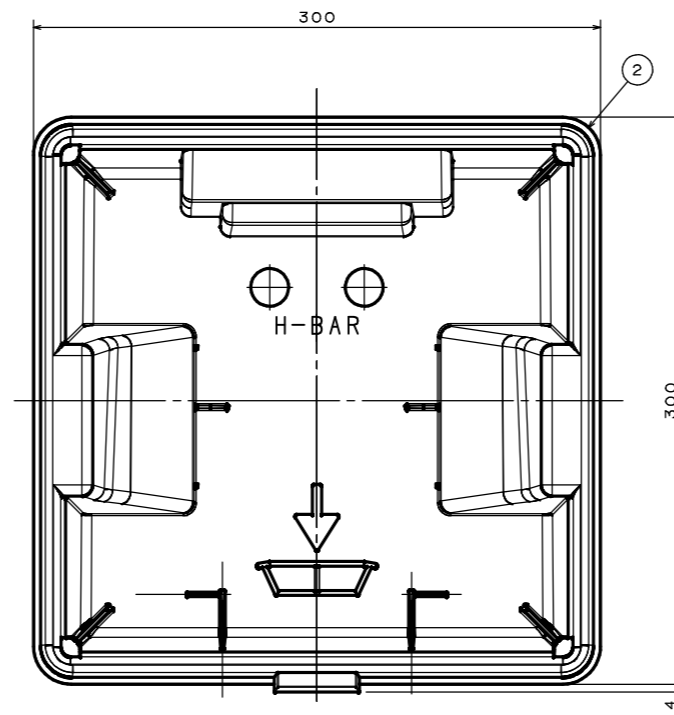

ITEM	COMPOSITION	MATERIAL	COLOR	REMARKS	ASSY. NO
1	8 INCH CASE COVER	e-mateX FB-0220	BLACK		1
2	8 INCH CASE BODY	e-mateX FB-0220	BLACK		1

図面に記載されてある各寸法は、お客様の内部確認として利用して下さい。

EACH DIMENSION THAT IS MENTIONED ON A DRAWING SHOULD BE UTILIZED AS A CUSTOMER'S INTERNAL CONFIRMATION.

PRODUCT NUMBER	PRODUCT NAME
FB20C001	8 INCH CASE ASSY
3RD ANGLE PROJECTION	SCALE
	1/2
DRAWING NUMBER	
	F SZ0002G04