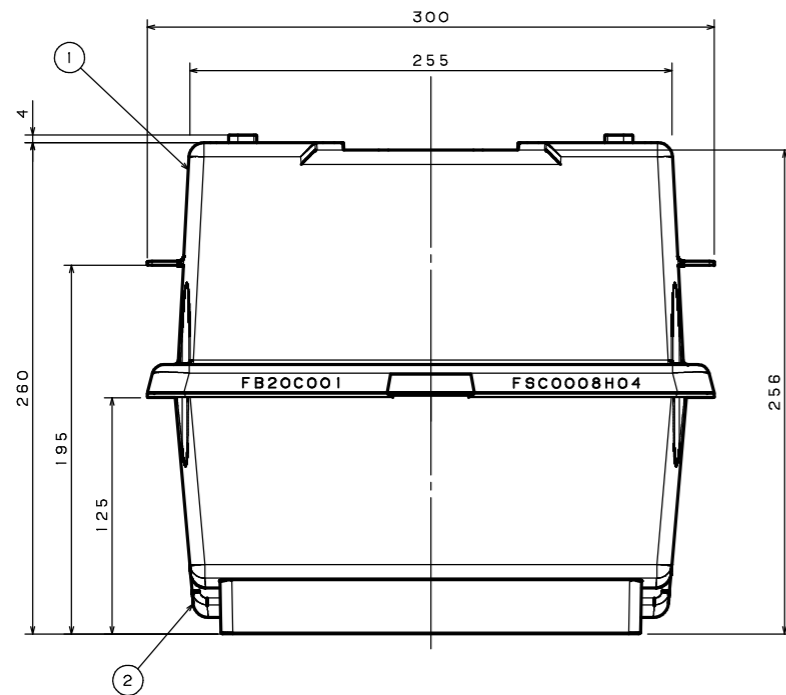

ITEM	COMPOSITION	MATERIAL	COLOR	REMARKS	ASSY. NO
1	8 INCH CASE COVER	e-mateX FB-0220	BLACK		1
2	8 INCH CASE BODY	e-mateX FB-0220	BLACK		1

図面に記載されてある各寸法は、お客様の内部確認として利用して下さい。

EACH DIMENSION THAT IS MENTIONED ON A DRAWING SHOULD BE UTILIZED AS A CUSTOMER'S INTERNAL CONFIRMATION.

PRODUCT NUMBER	PRODUCT NAME
FB20C001	8 INCH CASE ASSY
3RD ANGLE PROJECTION	SCALE
	1/2
DRAWING NUMBER	
	F SZ0002G04