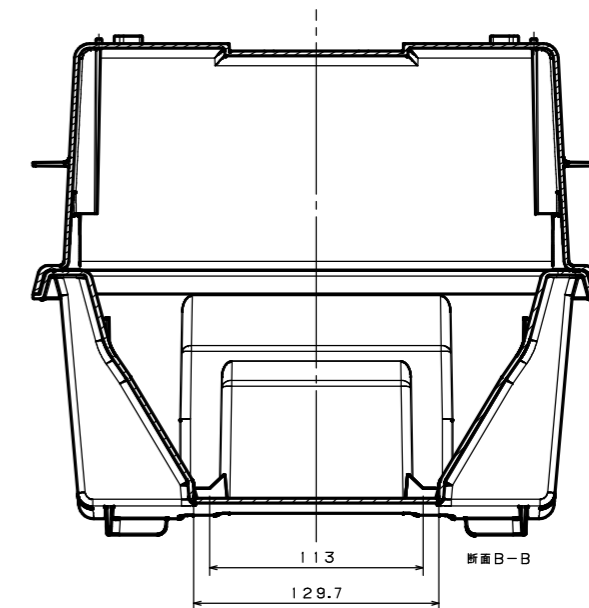

ITEM	COMPOSITION	MATERIAL	COLOR	REMARKS	ASSY. NO
1	8 INCH CASE COVER	e-mateX FB-0220	BLACK		1
2	8 INCH CASE BODY	e-mateX FB-0220	BLACK		1

図面に記載されてある各寸法は、お客様の内部確認として利用して下さい。

EACH DIMENSION THAT IS MENTIONED ON A DRAWING SHOULD BE UTILIZED AS A CUSTOMER'S INTERNAL CONFIRMATION.

PRODUCT NUMBER	PRODUCT NAME
FB20C001	8 INCH CASE ASSY
3RD ANGLE PROJECTION	SCALE
	1/2
DRAWING NUMBER	
	F SZ0002G04