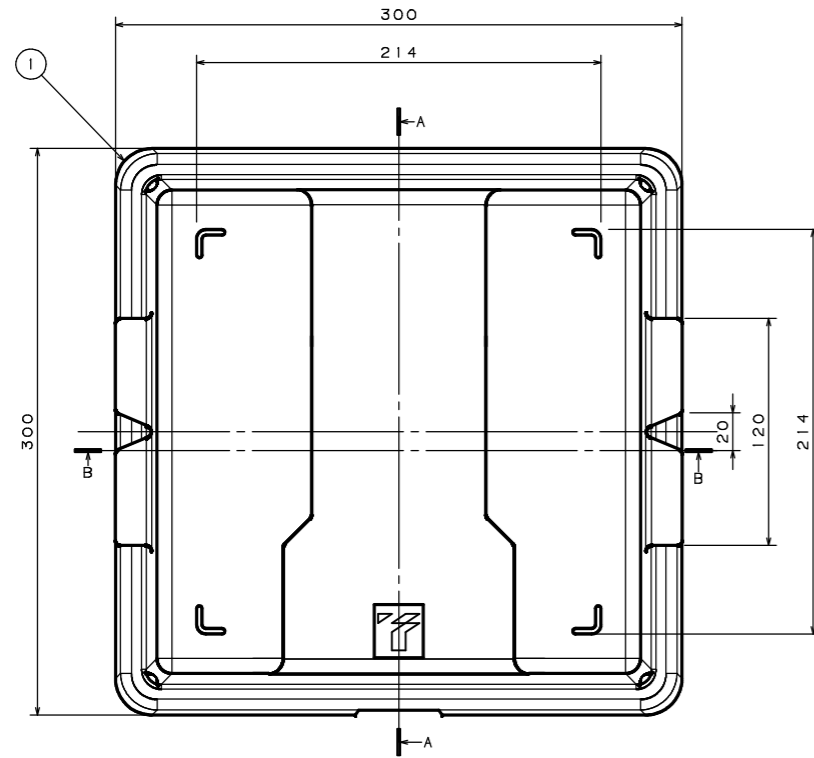

ITEM	COMPOSITION	MATERIAL	COLOR	REMARKS	ASSY. NO
1	8 INCH CASE COVER	e-mateX FB-0220	BLACK		1
2	8 INCH CASE BODY	e-mateX FB-0220	BLACK		1

図面に記載されてある各寸法は、お客様の内部確認として利用して下さい。

EACH DIMENSION THAT IS MENTIONED ON A DRAWING SHOULD BE UTILIZED AS A CUSTOMER'S INTERNAL CONFIRMATION.

PRODUCT NUMBER	PRODUCT NAME
FB20C001	8 INCH CASE ASSY
3RD ANGLE PROJECTION	SCALE
	1/2
DRAWING NUMBER	
	F SZ0002G04