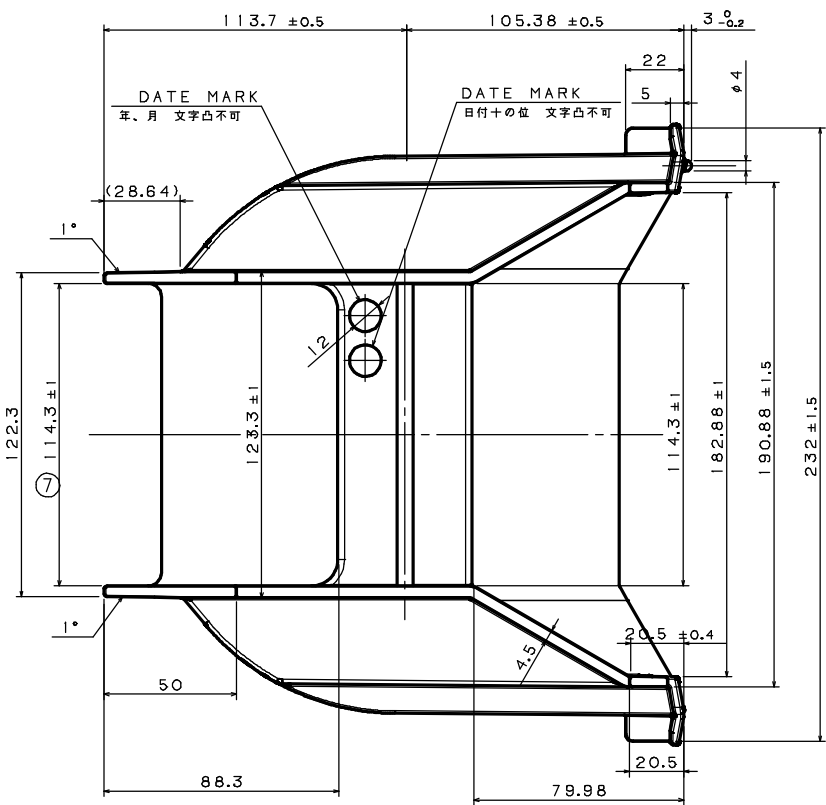

ITEM	MATERIAL	COLOR	REMARKS
1	FB-0432	BLACK	

図面に記載されてある各寸法は、お客様の内部確認として利用して下さい。  
EACH DIMENSION THAT IS MENTIONED ON A DRAWING SHOULD BE UTILIZED AS A CUSTOMER'S INTERNAL CONFIRMATION.

PRODUCT NUMBER	PRODUCT NAME
FB20A105	8 INCH CARRIER
DRAWING NUMBER	
FSZ0020H01	