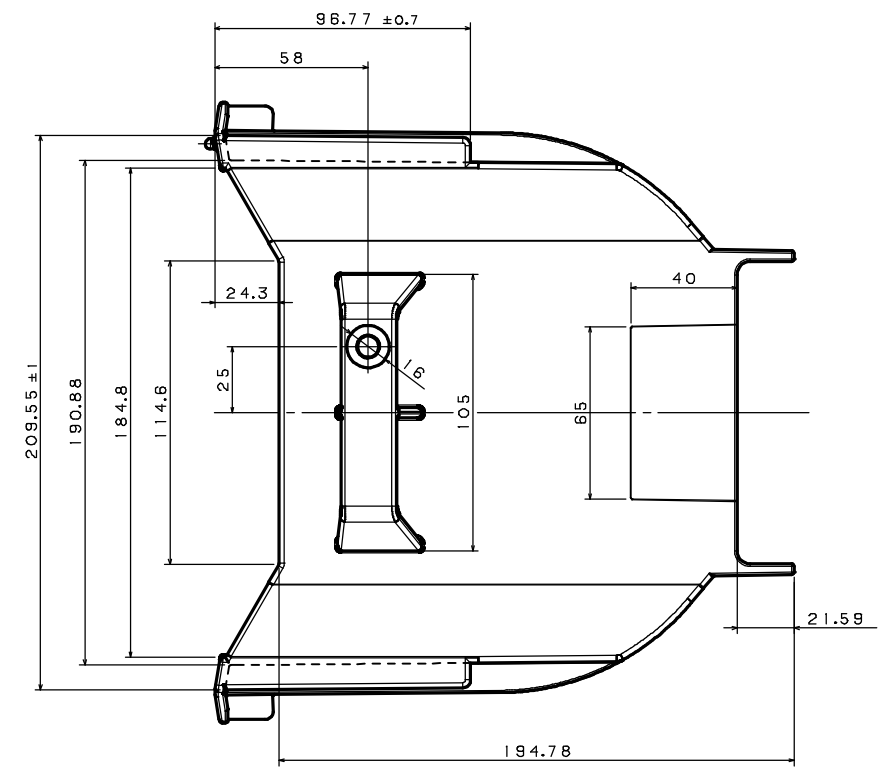

ITEM	MATERIAL	COLOR	REMARKS
1	FB-0432	BLACK	

図面に記載されてある各寸法は、お客様の内部確認として利用して下さい。  
EACH DIMENSION THAT IS MENTIONED ON A DRAWING SHOULD BE UTILIZED AS A CUSTOMER'S INTERNAL CONFIRMATION.

PRODUCT NUMBER	PRODUCT NAME
FB20A105	8 INCH CARRIER
DRAWING NUMBER	
FSZ0020H01	