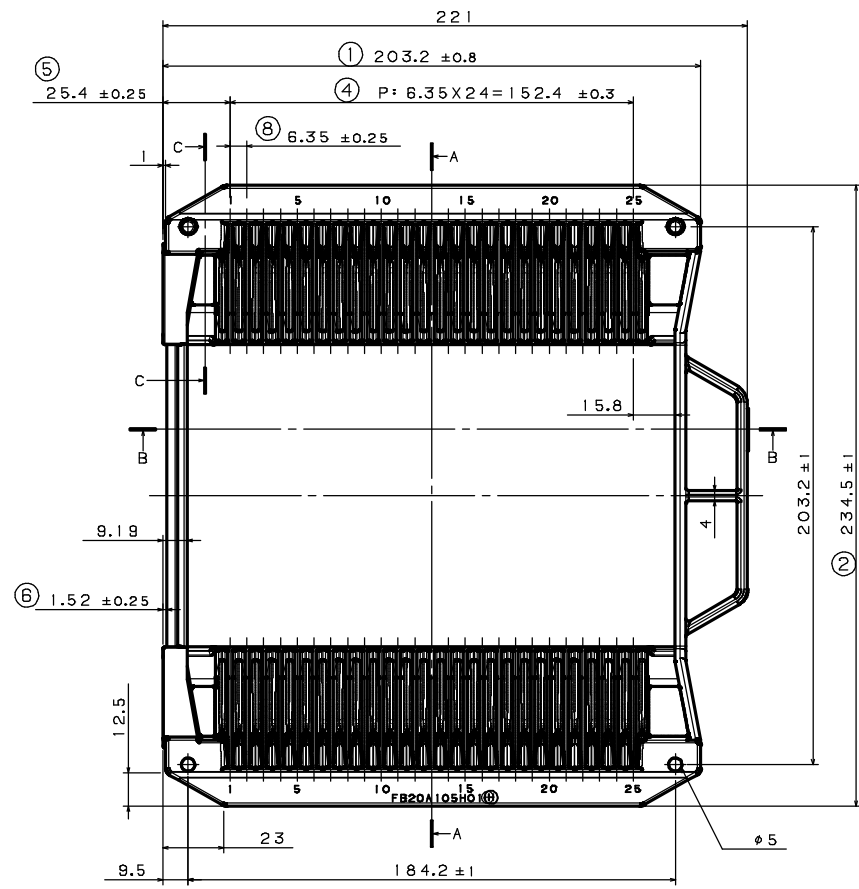

ITEM	MATERIAL	COLOR	REMARKS
1	FB-0432	BLACK	

図面に記載されてある各寸法は、お客様の内部確認として利用して下さい。  
EACH DIMENSION THAT IS MENTIONED ON A DRAWING SHOULD BE UTILIZED AS A CUSTOMER'S INTERNAL CONFIRMATION.

PRODUCT NUMBER	PRODUCT NAME
FB20A105	8 INCH CARRIER
DRAWING NUMBER	
FSZ0020H01	