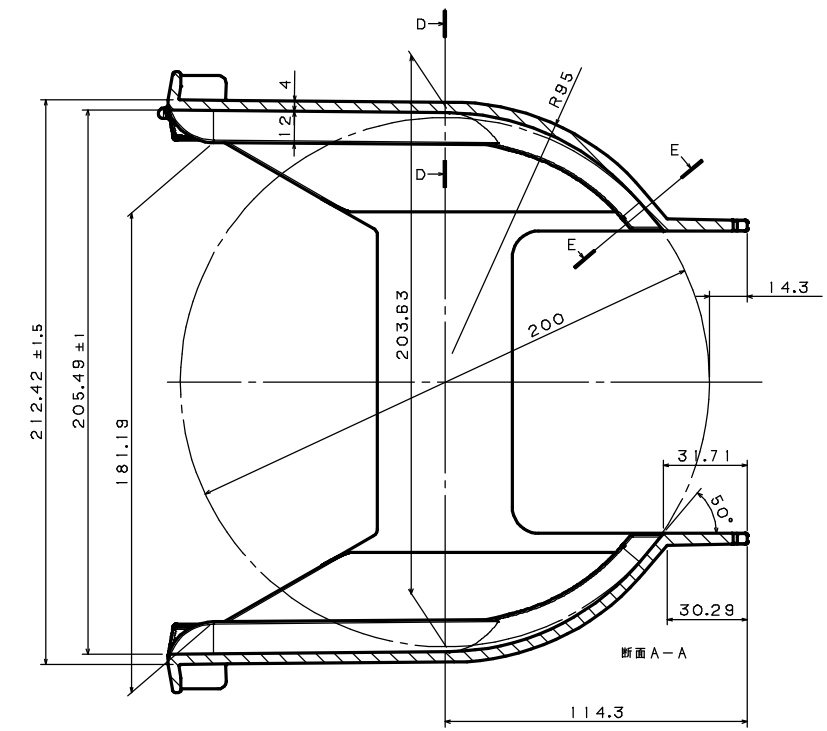

ITEM	MATERIAL	COLOR	REMARKS
1	FB-0432	BLACK	

図面に記載されてある各寸法は、お客様の内部確認として利用して下さい。  
EACH DIMENSION THAT IS MENTIONED ON A DRAWING SHOULD BE UTILIZED AS A CUSTOMER'S INTERNAL CONFIRMATION.

PRODUCT NUMBER	PRODUCT NAME
FB20A105	8 INCH CARRIER
DRAWING NUMBER	
FSZ0020H01	