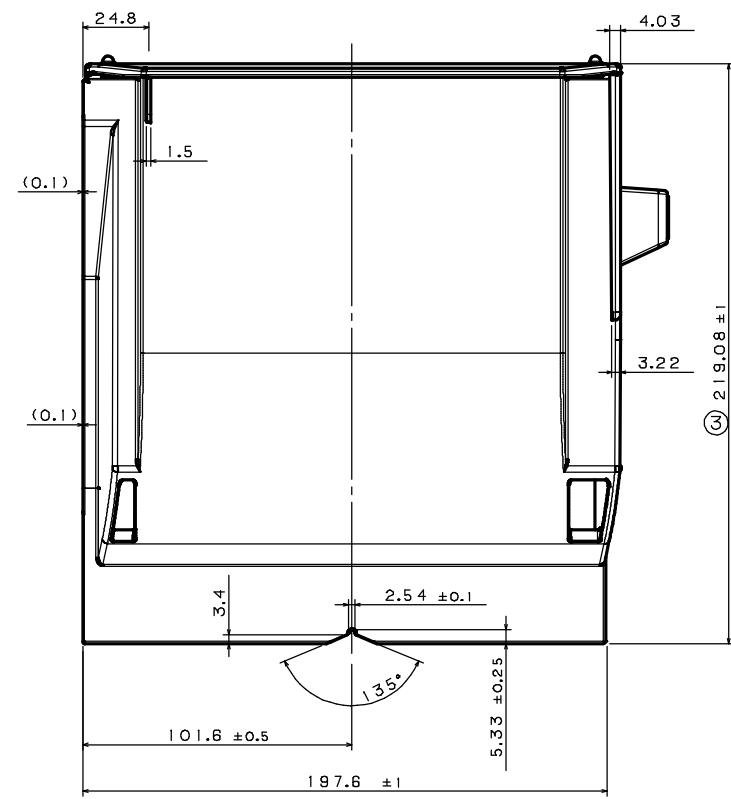

ITEM	MATERIAL	COLOR	REMARKS
1	FB-0432	BLACK	

図面に記載されてある各寸法は、お客様の内部確認として利用して下さい。  
EACH DIMENSION THAT IS MENTIONED ON A DRAWING SHOULD BE UTILIZED AS A CUSTOMER'S INTERNAL CONFIRMATION.

PRODUCT NUMBER	PRODUCT NAME
FB20A105	8 INCH CARRIER
DRAWING NUMBER	
FSZ0020H01	