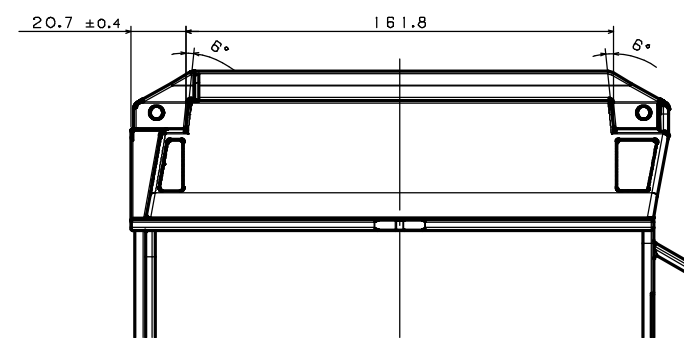

ITEM	MATERIAL	COLOR	REMARKS
1	FB-0432	BLACK	

図面に記載されてある各寸法は、お客様の内部確認として利用して下さい。  
EACH DIMENSION THAT IS MENTIONED ON A DRAWING SHOULD BE UTILIZED AS A CUSTOMER'S INTERNAL CONFIRMATION.

PRODUCT NUMBER	PRODUCT NAME
FB20A105	8 INCH CARRIER
DRAWING NUMBER	
FSZ0020H01	