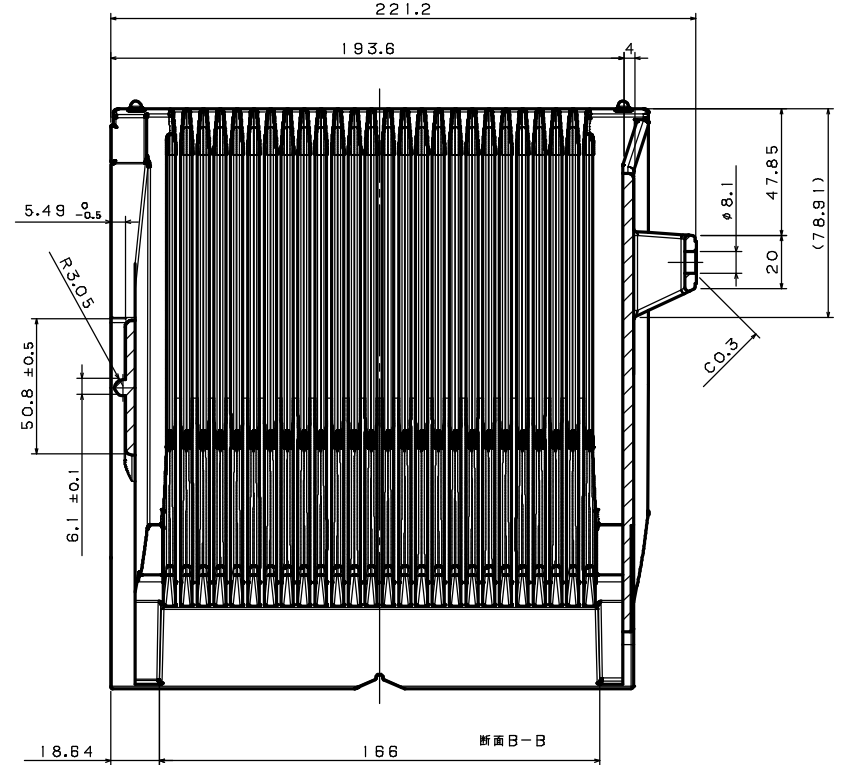

ITEM	MATERIAL	COLOR	REMARKS
1	FB-0432	BLACK	

図面に記載されてある各寸法は、お客様の内部確認として利用して下さい。  
EACH DIMENSION THAT IS MENTIONED ON A DRAWING SHOULD BE UTILIZED AS A CUSTOMER'S INTERNAL CONFIRMATION.

PRODUCT NUMBER	PRODUCT NAME
FB20A105	8 INCH CARRIER
DRAWING NUMBER	
FSZ0020H01	