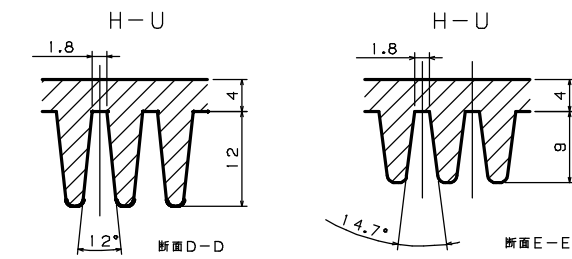

ITEM	MATERIAL	COLOR	REMARKS
1	FB-0432	BLACK	

図面に記載されてある各寸法は、お客様の内部確認として利用して下さい。  
EACH DIMENSION THAT IS MENTIONED ON A DRAWING SHOULD BE UTILIZED AS A CUSTOMER'S INTERNAL CONFIRMATION.

PRODUCT NUMBER	PRODUCT NAME
FB20A105	8 INCH CARRIER
DRAWING NUMBER	
FSZ0020H01	