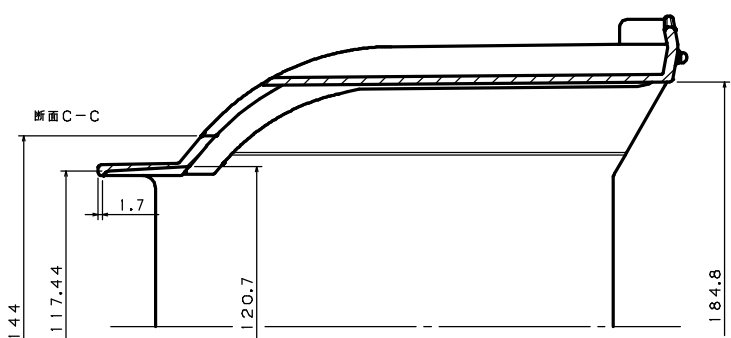

ITEM	MATERIAL	COLOR	REMARKS
1	FB-0432	BLACK	

図面に記載されてある各寸法は、お客様の内部確認として利用して下さい。  
EACH DIMENSION THAT IS MENTIONED ON A DRAWING SHOULD BE UTILIZED AS A CUSTOMER'S INTERNAL CONFIRMATION.

PRODUCT NUMBER	PRODUCT NAME
FB20A105	8 INCH CARRIER
DRAWING NUMBER	
FSZ0020H01	